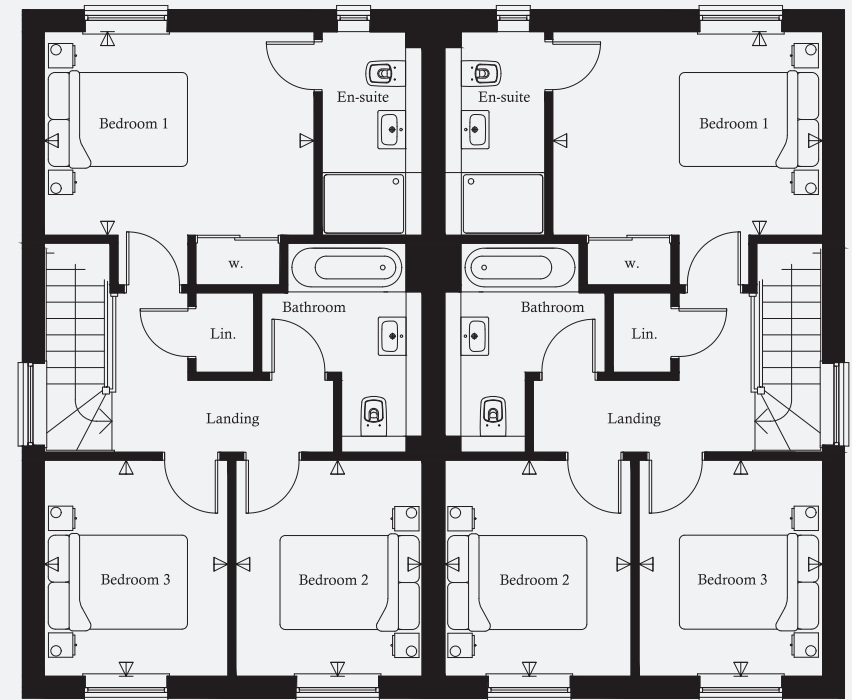

Homes 2-9

Three Bedroom Semi-Detached 1052 SqFt

Homes 2,4,6,8

Homes 3,5,7,9

Kitchen/Dining Room	3.38m x 4.78m	11'-1" x 15'-8"
---------------------	---------------	-----------------

Living Room	5.43m x 3.11m	17'-10" x 10'-2"
-------------	---------------	------------------

Homes 2,4,6,8

Homes 3,5,7,9

Bedroom One	3.88m x 2.93m	12'-9" x 9'-7"
-------------	---------------	----------------

Bedroom Two	2.68m x 3.11m	8'-10" x 10'-2"
-------------	---------------	-----------------

Bedroom Three	2.64m x 3.11m	8'-8" x 10'-2"
---------------	---------------	----------------