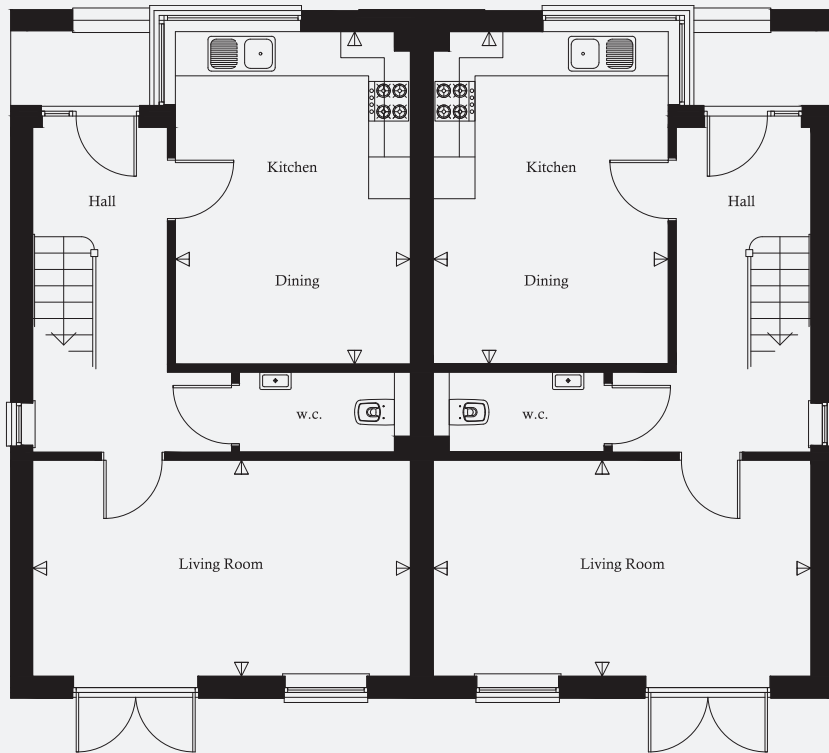

Homes 2-9

Three Bedroom Semi-Detached 1052 SqFt

Homes 2,4,6,8

Homes 3,5,7,9

Kitchen/Dining Room	3.38m x 4.78m	11'-1" x 15'-8"
---------------------	---------------	-----------------

Living Room	5.43m x 3.11m	17'-10" x 10'-2"
-------------	---------------	------------------

Homes 2,4,6,8

Homes 3,5,7,9

Bedroom One	3.88m x 2.93m	12'-9" x 9'-7"
-------------	---------------	----------------

Bedroom Two	2.68m x 3.11m	8'-10" x 10'-2"
-------------	---------------	-----------------

Bedroom Three	2.64m x 3.11m	8'-8" x 10'-2"
---------------	---------------	----------------